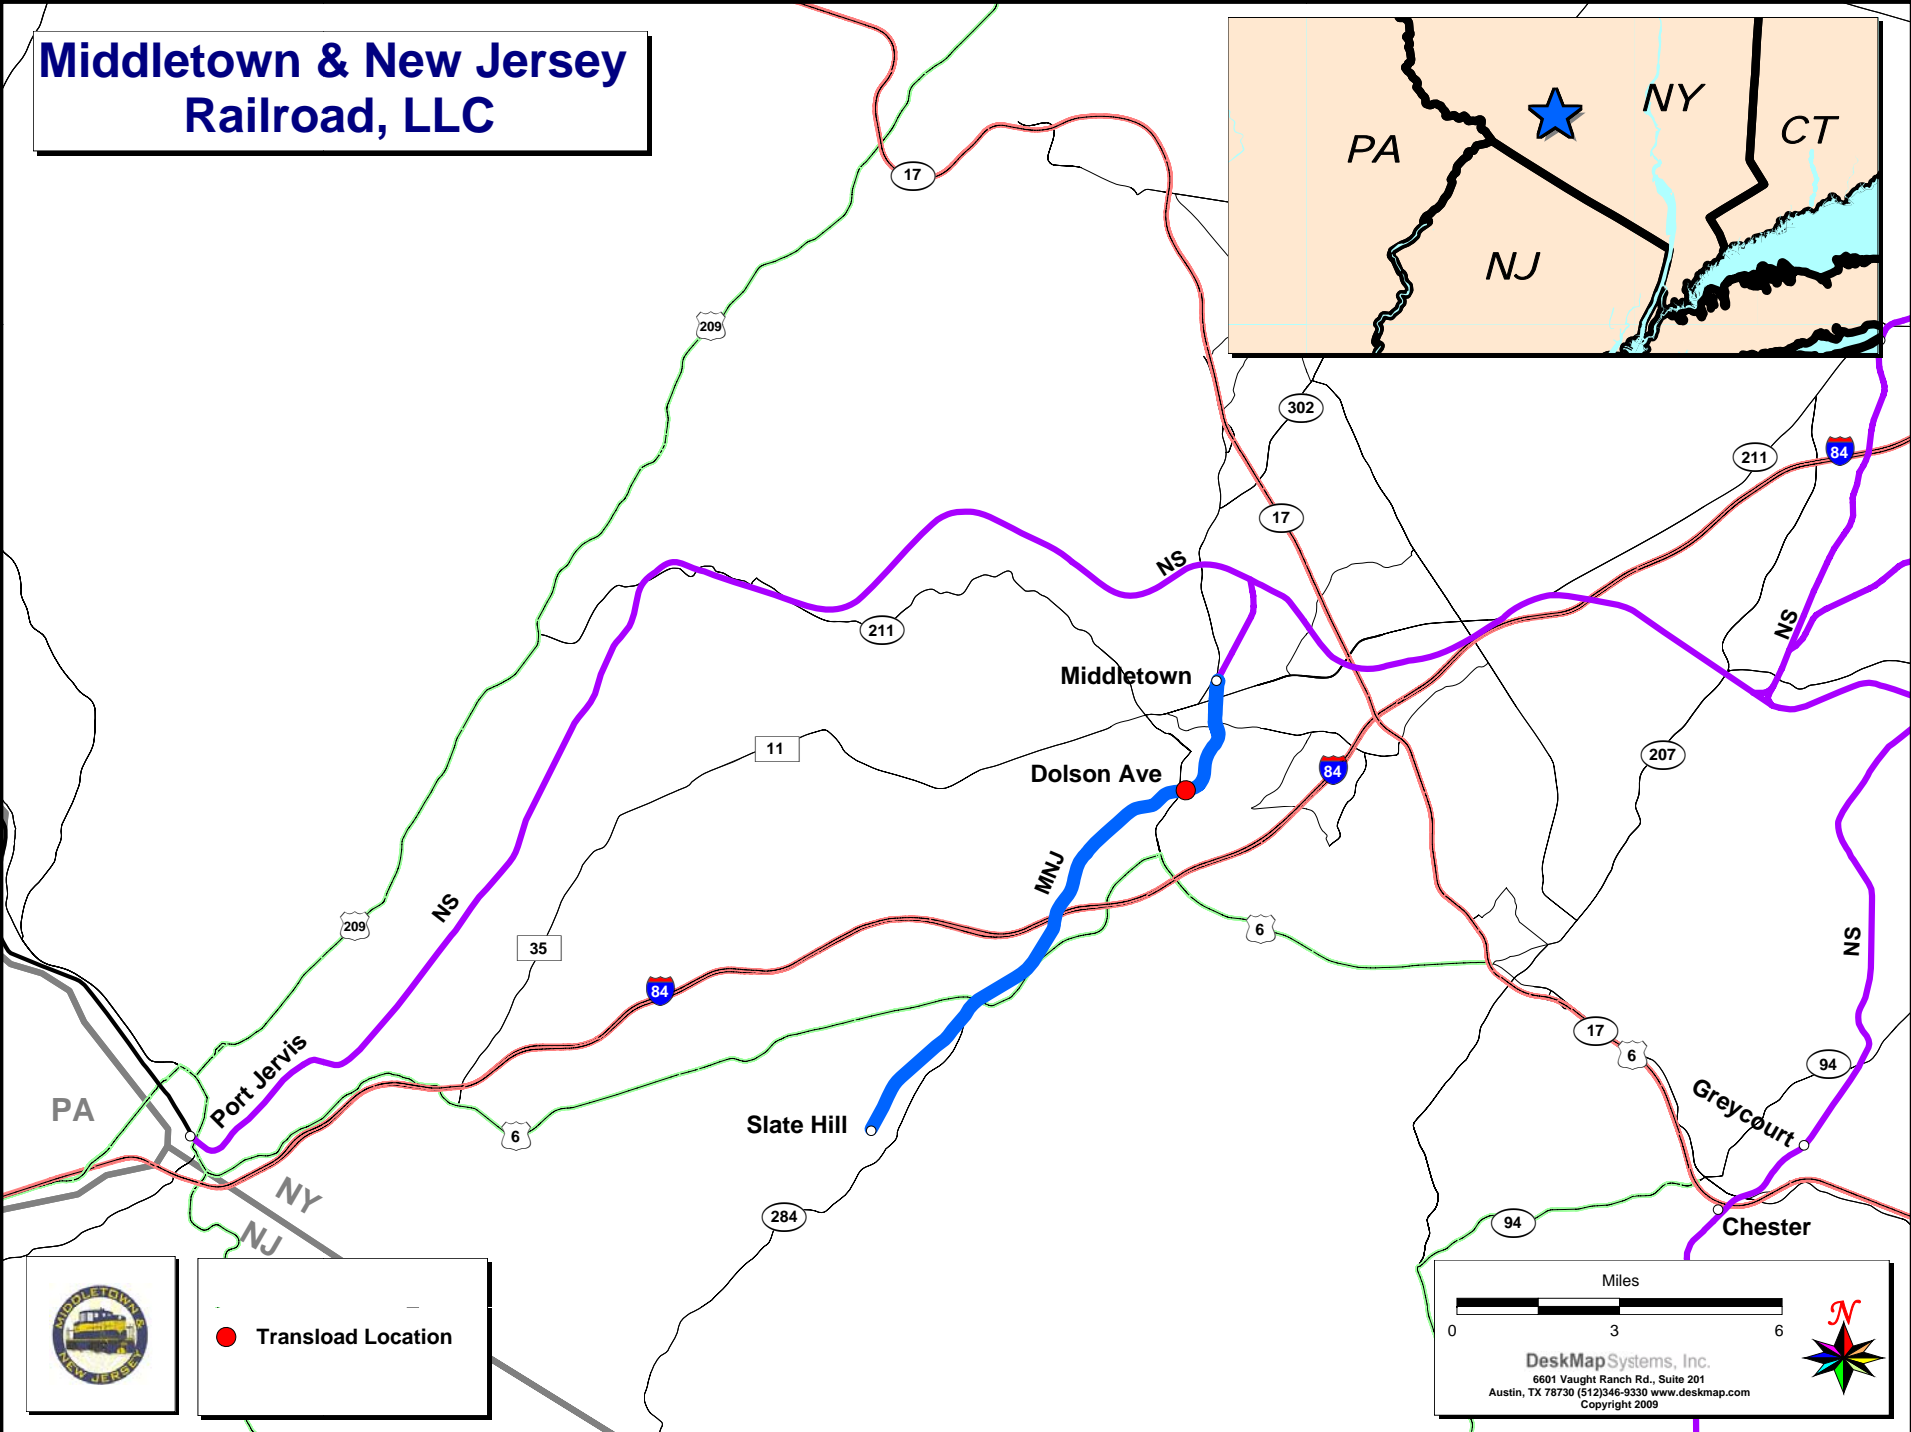

Middletown & New Jersey Railroad, LLC

● Transload Location

Miles
0 3 6

DeskMapSystems, Inc.
6601 Vaught Ranch Rd., Suite 201
Austin, TX 78730 (512)346-9330 www.deskmap.com
Copyright 2009